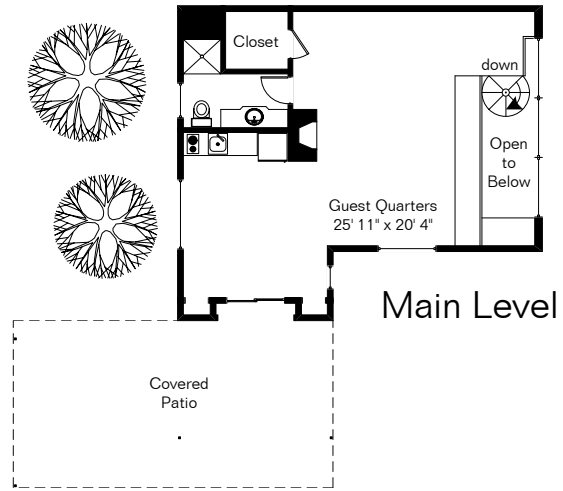

The square footages and room size information are deemed to be reliable but are not guaranteed and should be independently verified. This drawing is for marketing purposes only.

# 6539 E Via Amable

Main House 3,328 Sq Ft  
Guest House 1,446 Sq Ft

Total Living Area 4,774 Sq Ft  
Garage 1,057 Sq Ft

Site Visit April 2025

Copyright 2025 Floor Plans First! LLC  
All Rights Reserved.

Floor Plans First!  
See the Floor Plan First!  
FloorPlansFirst.com  
(520) 881-1500