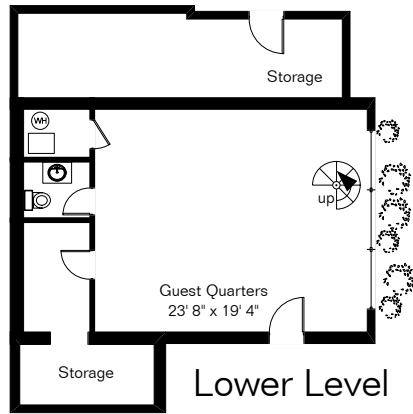

The square footages and room size information are deemed to be reliable but are not guaranteed and should be independently verified. This drawing is for marketing purposes only.

# 6539 E Via Amable

Main House 3,328 Sq Ft  
Guest House 1,446 Sq Ft

Total Living Area 4,774 Sq Ft  
Garage 1,057 Sq Ft

Site Visit April 2025

Copyright 2025 Floor Plans First! LLC  
All Rights Reserved.

Floor Plans First!  
See the Floor Plan First!  
FloorPlansFirst.com  
(520) 881-1500