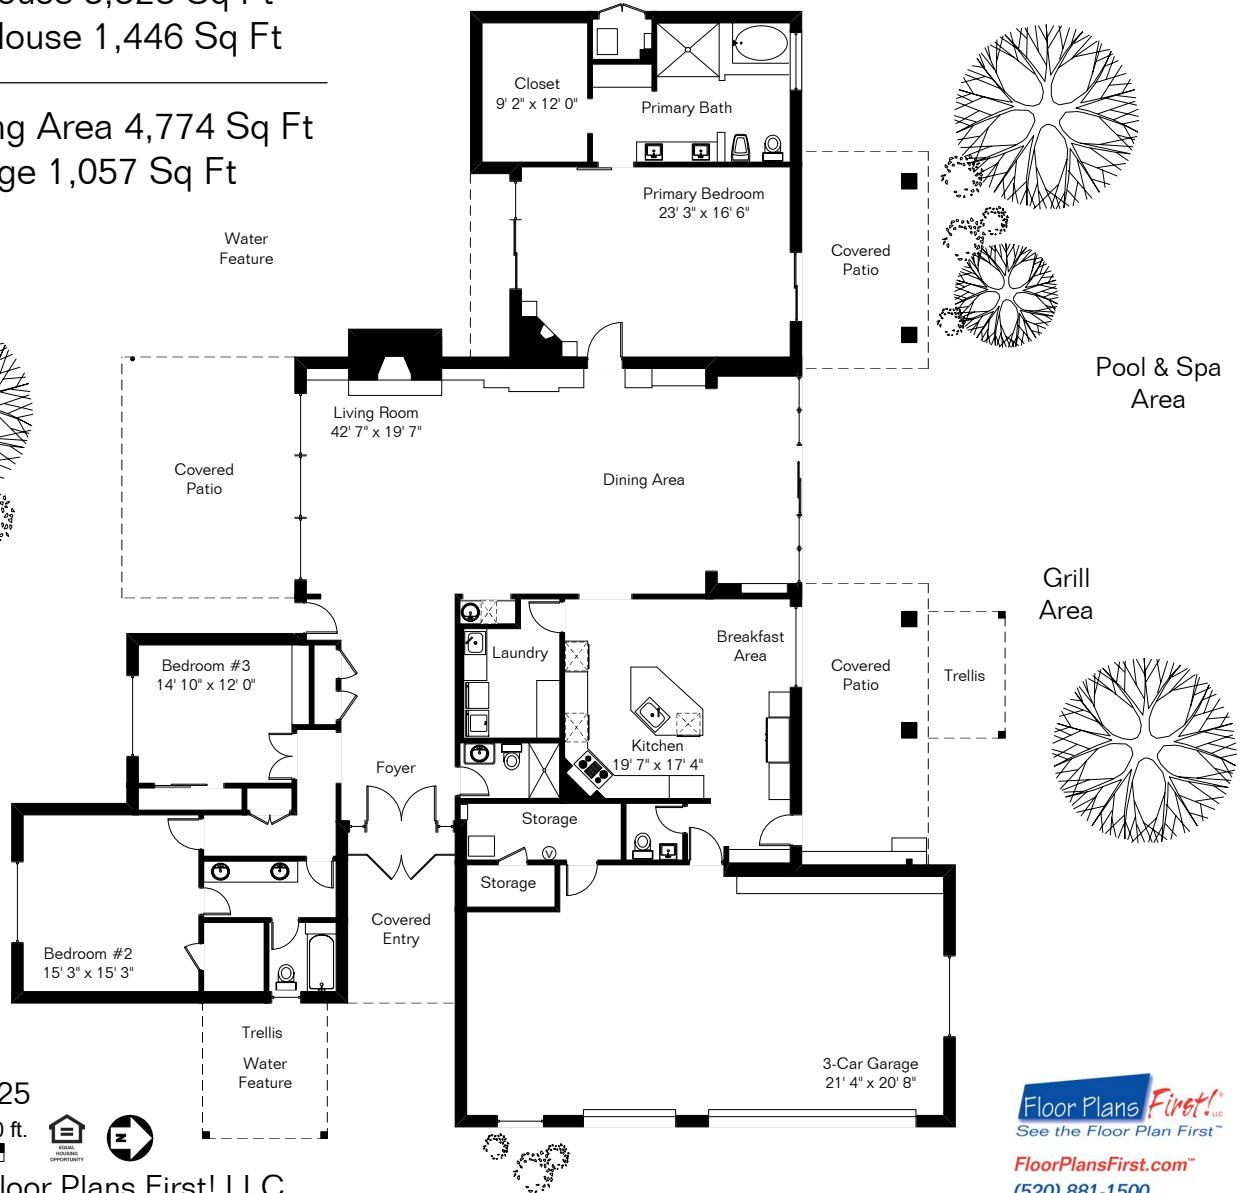

The square footages and room size information are deemed to be reliable but are not guaranteed and should be independently verified. This drawing is for marketing purposes only.

# 6539 E Via Amable

Main House 3,328 Sq Ft  
Guest House 1,446 Sq Ft

Total Living Area 4,774 Sq Ft  
Garage 1,057 Sq Ft

Site Visit April 2025

Copyright 2025 Floor Plans First! LLC  
All Rights Reserved.

Floor Plans First!  
See the Floor Plan First!  
FloorPlansFirst.com  
(520) 881-1500